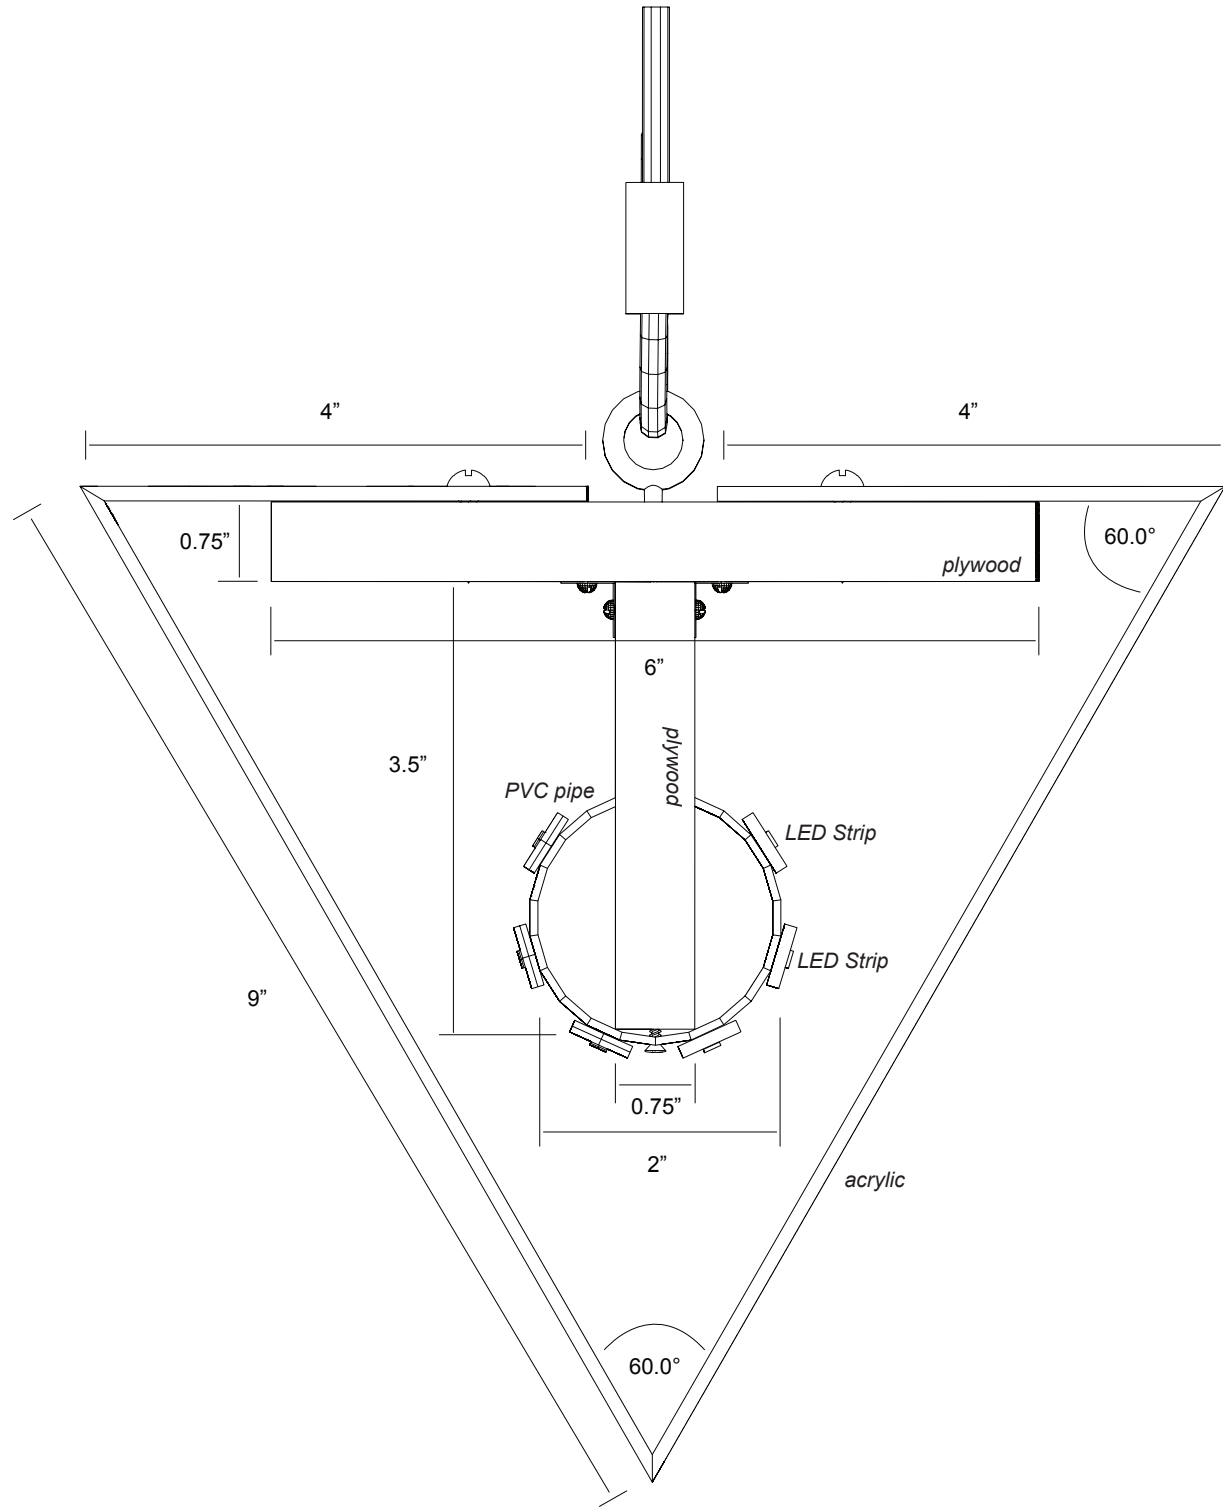

## Beam - Front

### Material List (1 beam)

- 3 x airplane cables
- 3 x heavy duty eye hooks
- 3 x 0.75" plywood (96"x6")
- 3 x 0.75" plywood (96"x3.5")
- 3 x 2" PVC pipe (96" feet long)
- 6 x 2160" RGB LED strips
- wood screws, brackets
- acrylic (see acrylic cut sheet)